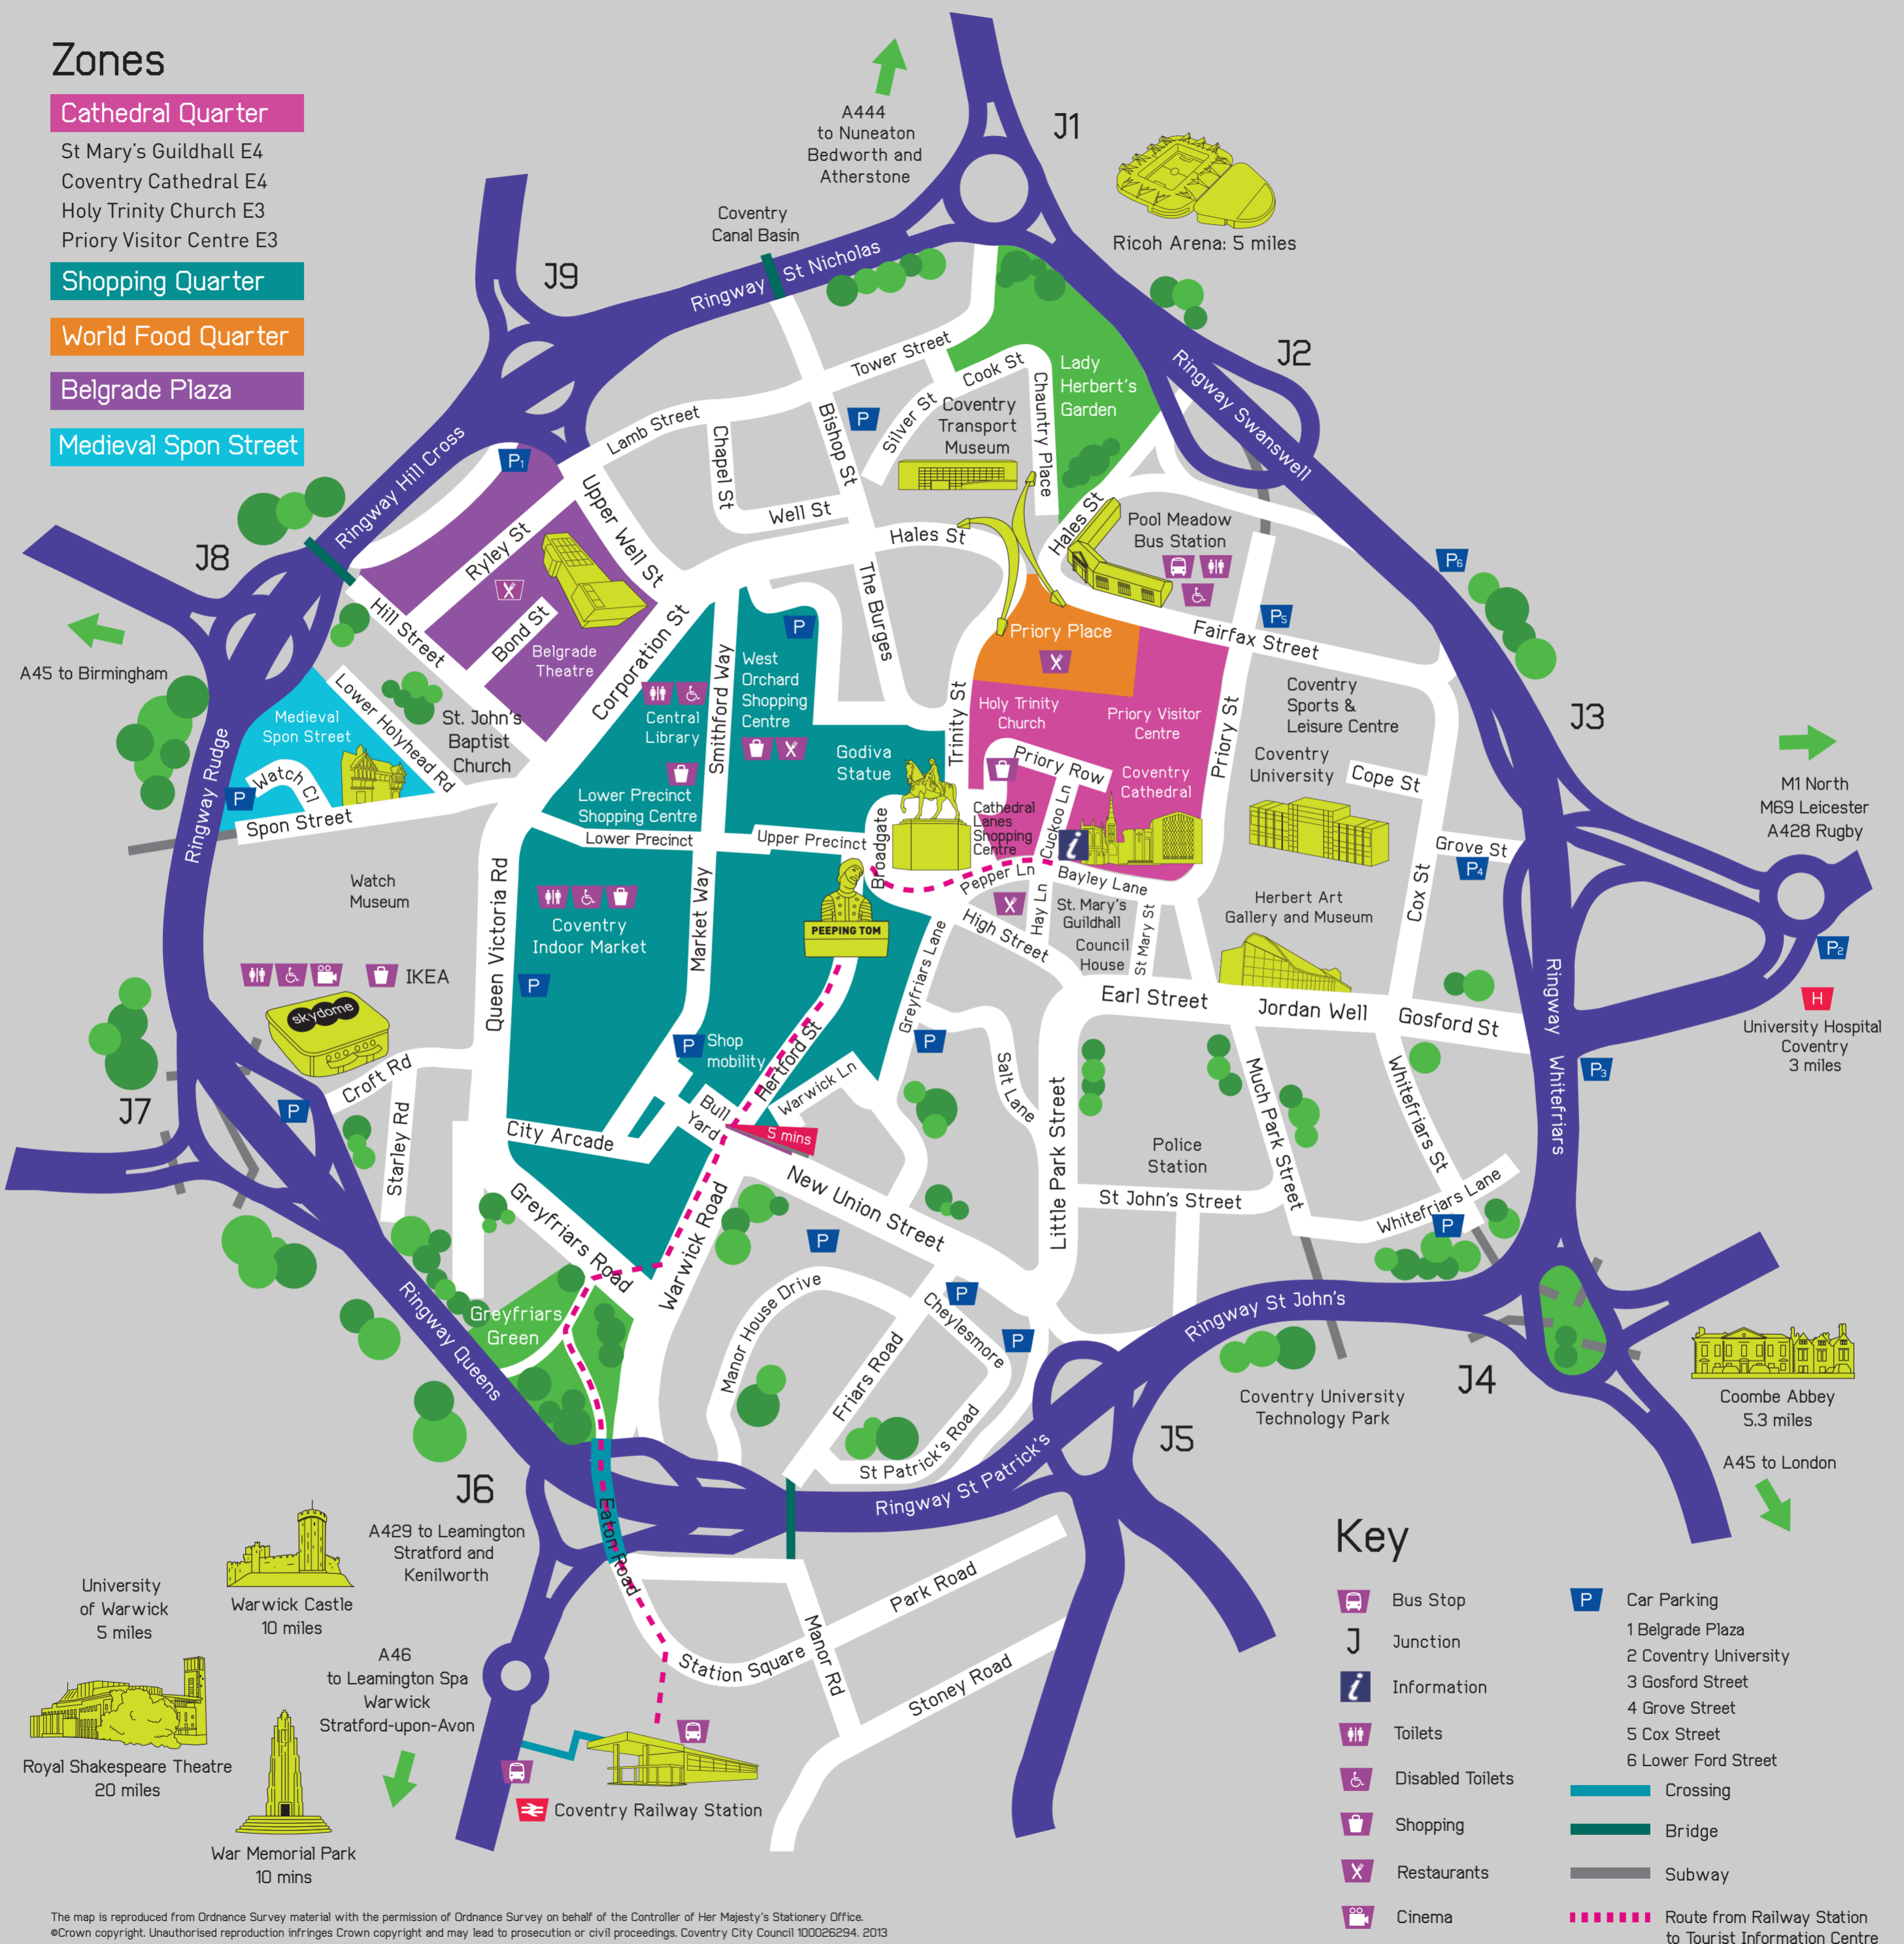

Zones

Cathedral Quarter

St Mary's Guildhall E4
 Coventry Cathedral E4
 Holy Trinity Church E3
 Priory Visitor Centre E3

Shopping Quarter

World Food Quarter

Belgrade Plaza

Medieval Spon Street

Key

- Bus Stop
- Junction
- Information
- Toilets
- Disabled Toilets
- Shopping
- Restaurants
- Cinema
- Car Parking
 - 1 Belgrade Plaza
 - 2 Coventry University
 - 3 Gosford Street
 - 4 Grove Street
 - 5 Cox Street
 - 6 Lower Ford Street
- Crossing
- Bridge
- Subway
- Route from Railway Station to Tourist Information Centre